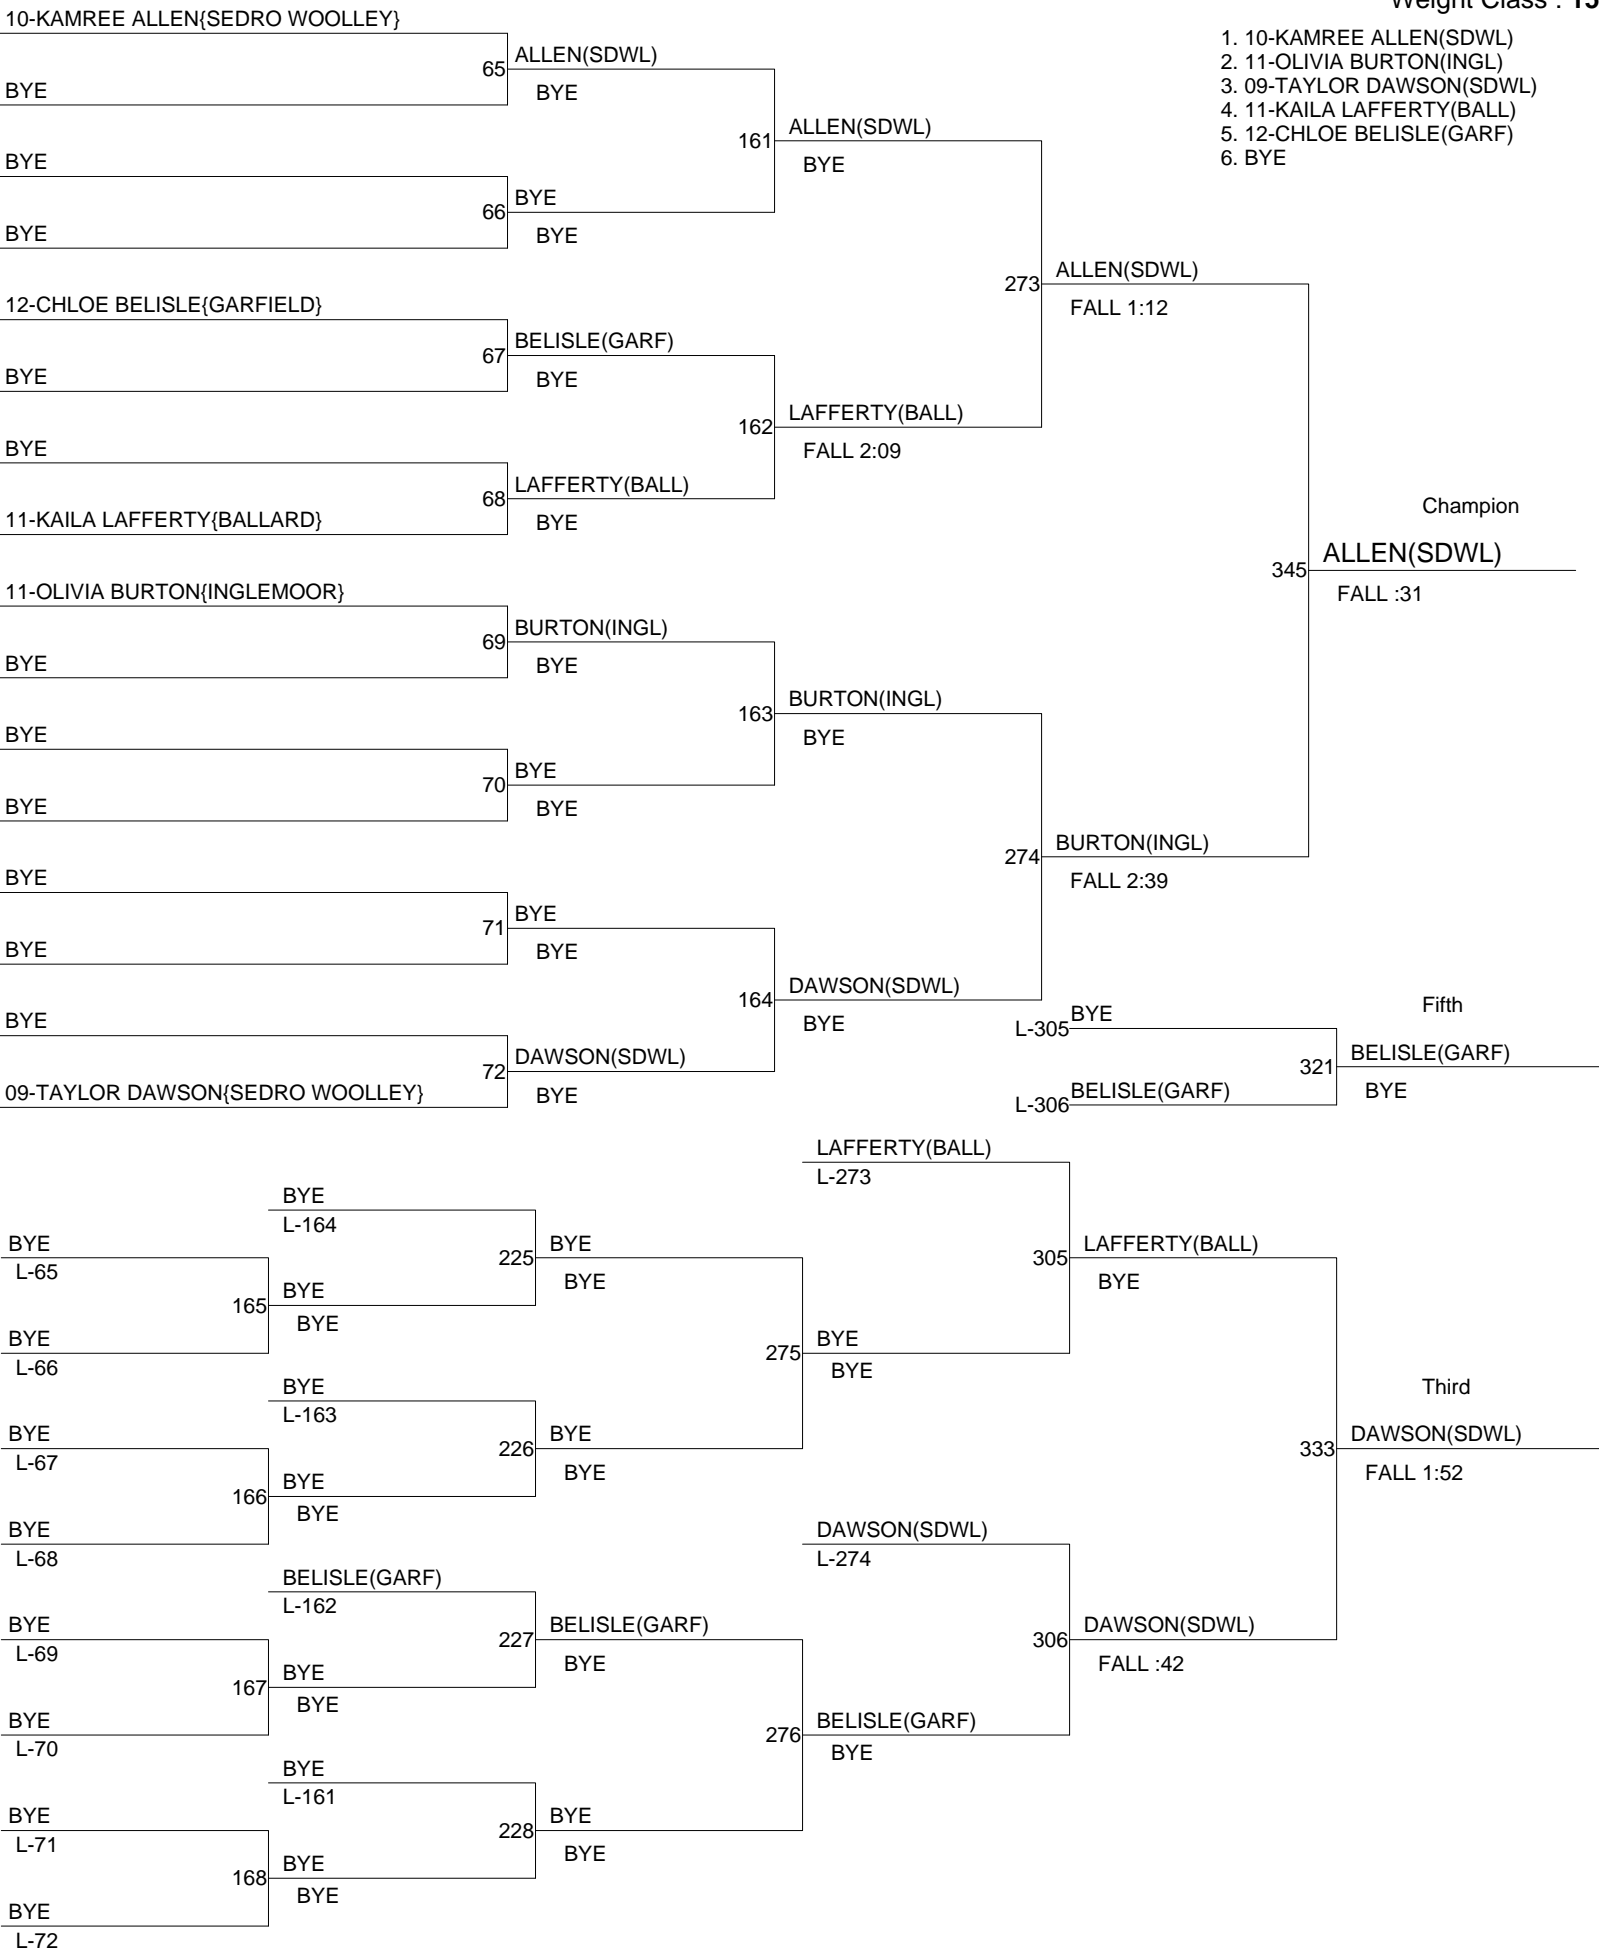

GIRLS SUB-REGION 2 WRESTLING CHAMPIONSHIPS

Weight Class : **152**