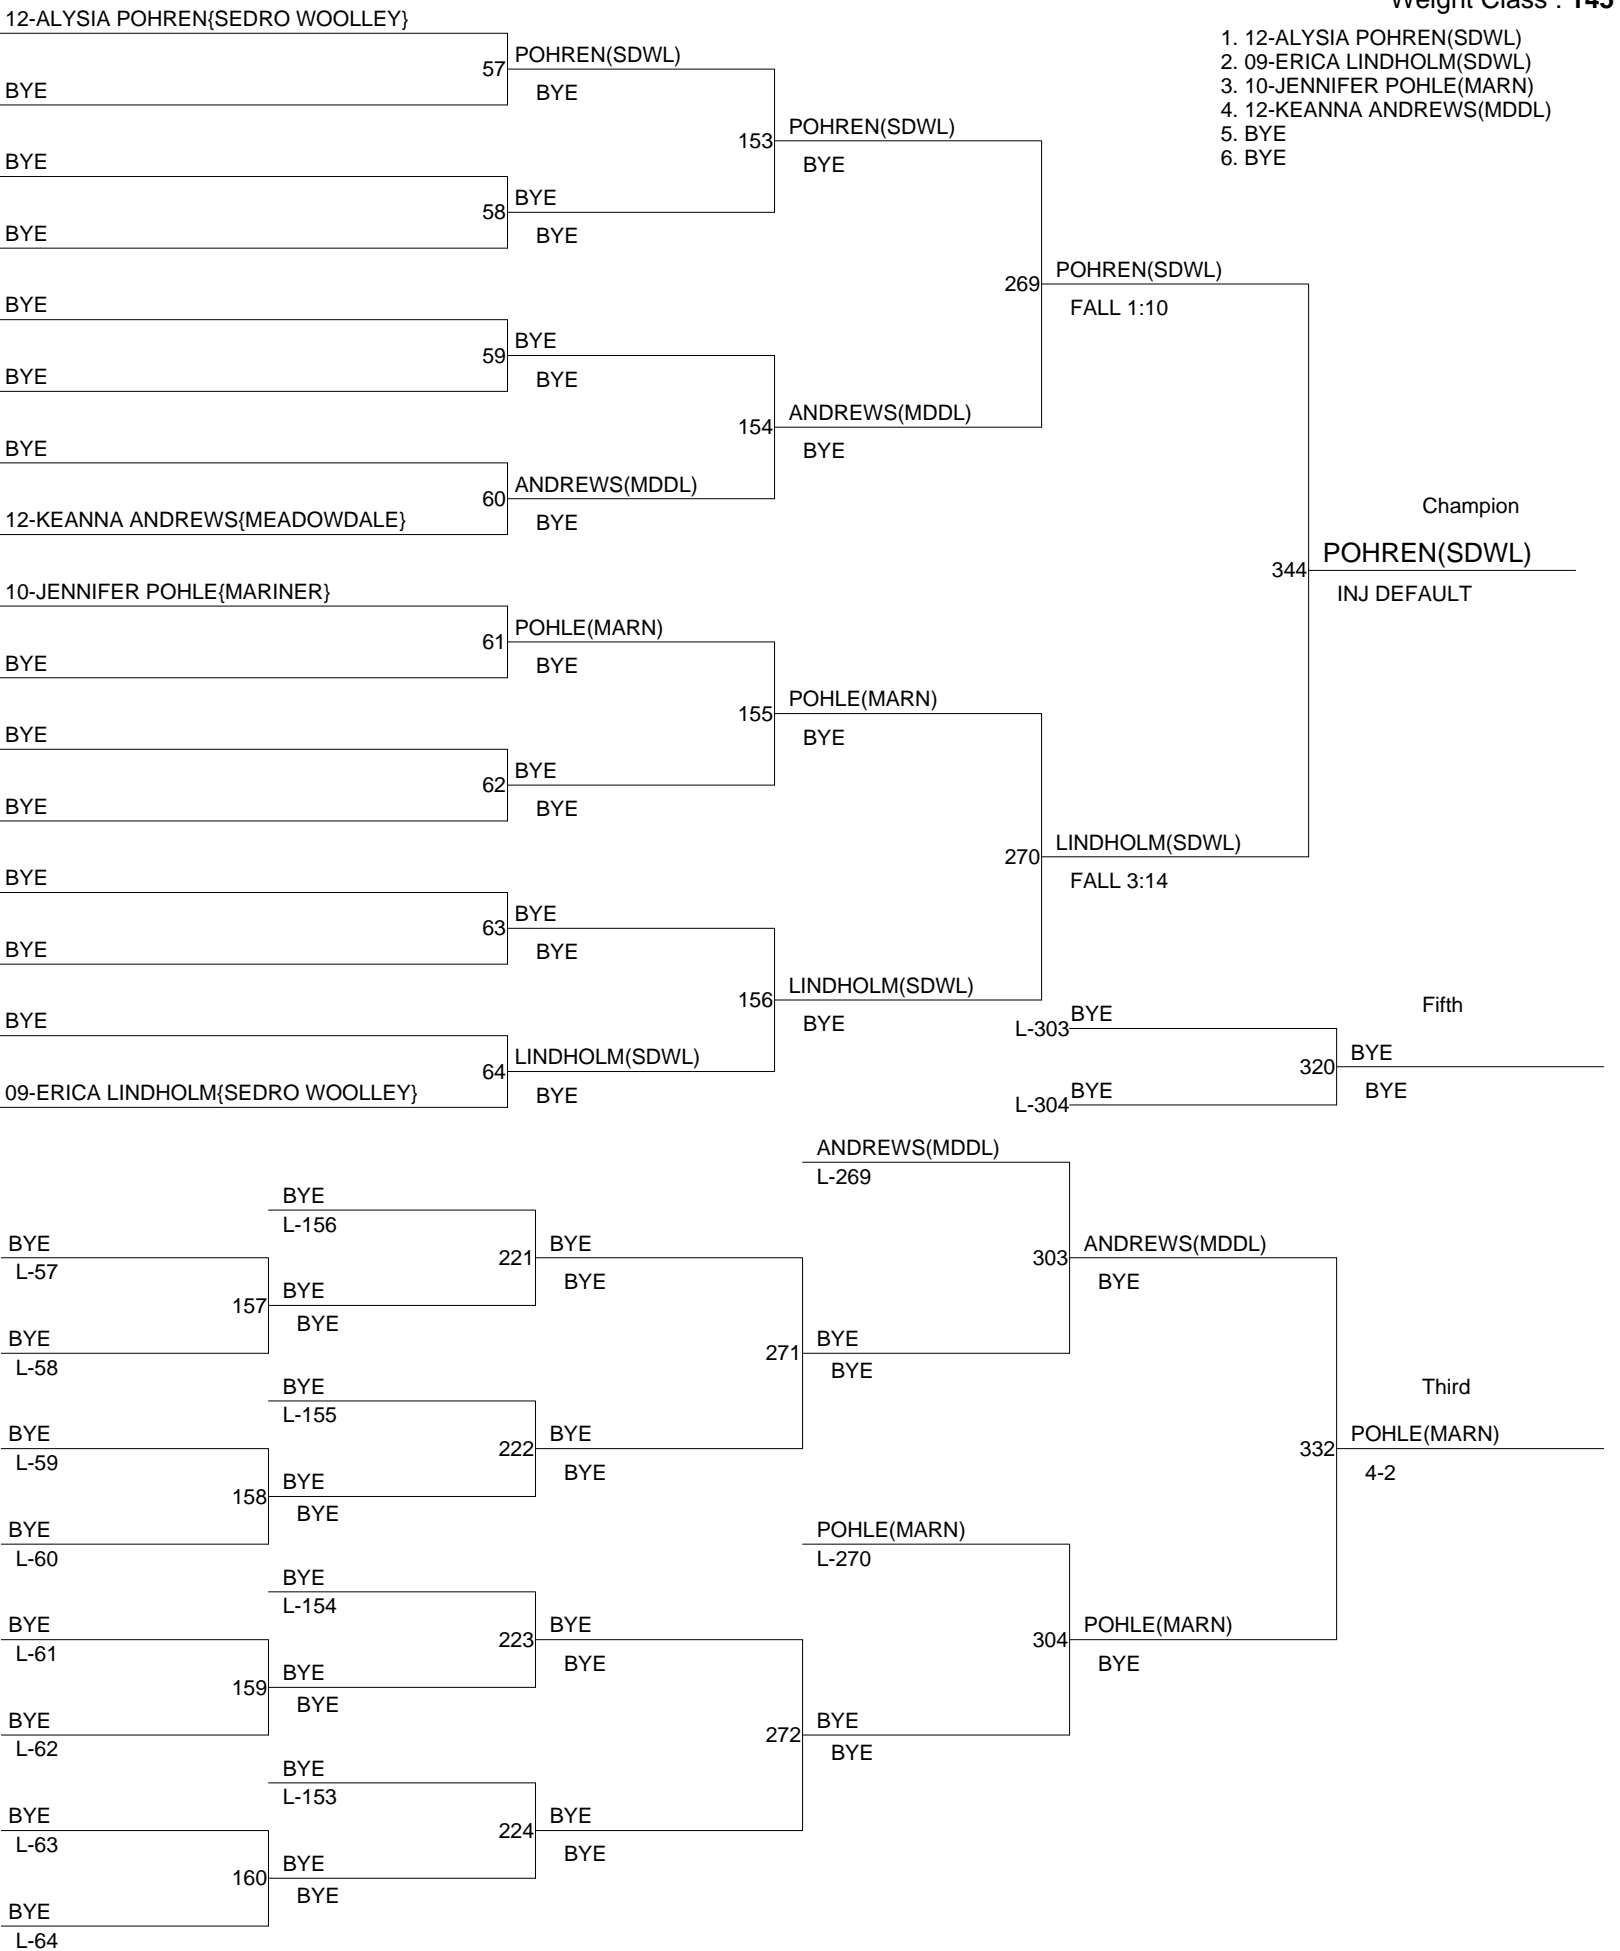

GIRLS SUB-REGION 2 WRESTLING CHAMPIONSHIPS

Weight Class : **145**