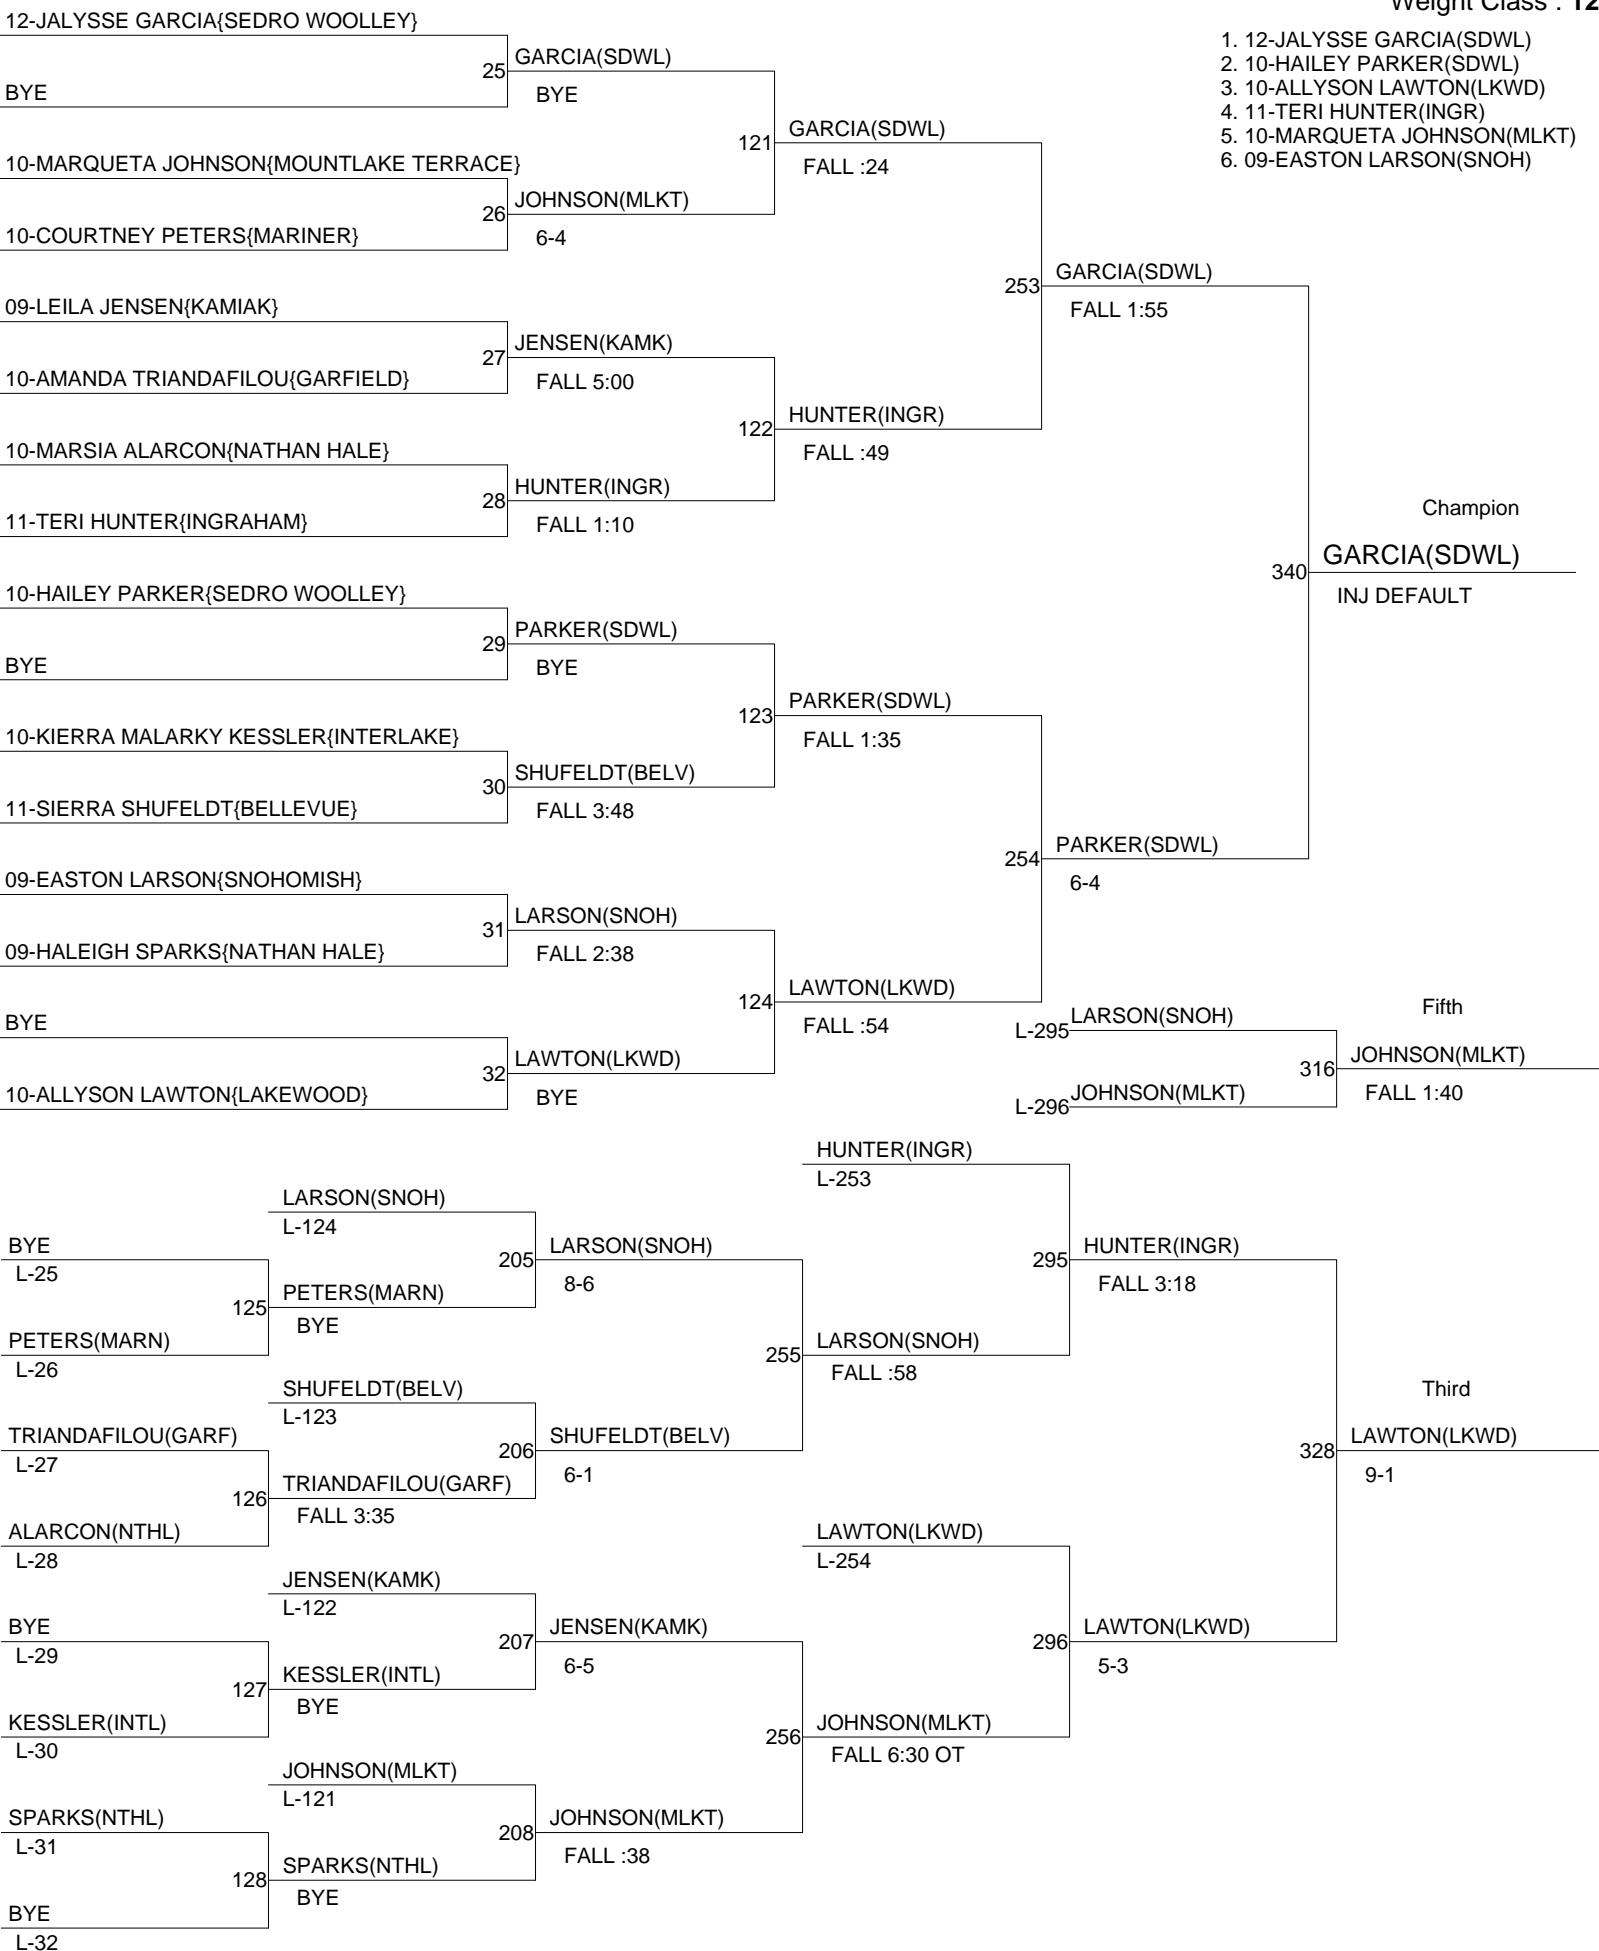

GIRLS SUB-REGION 2 WRESTLING CHAMPIONSHIPS

Weight Class : **125**