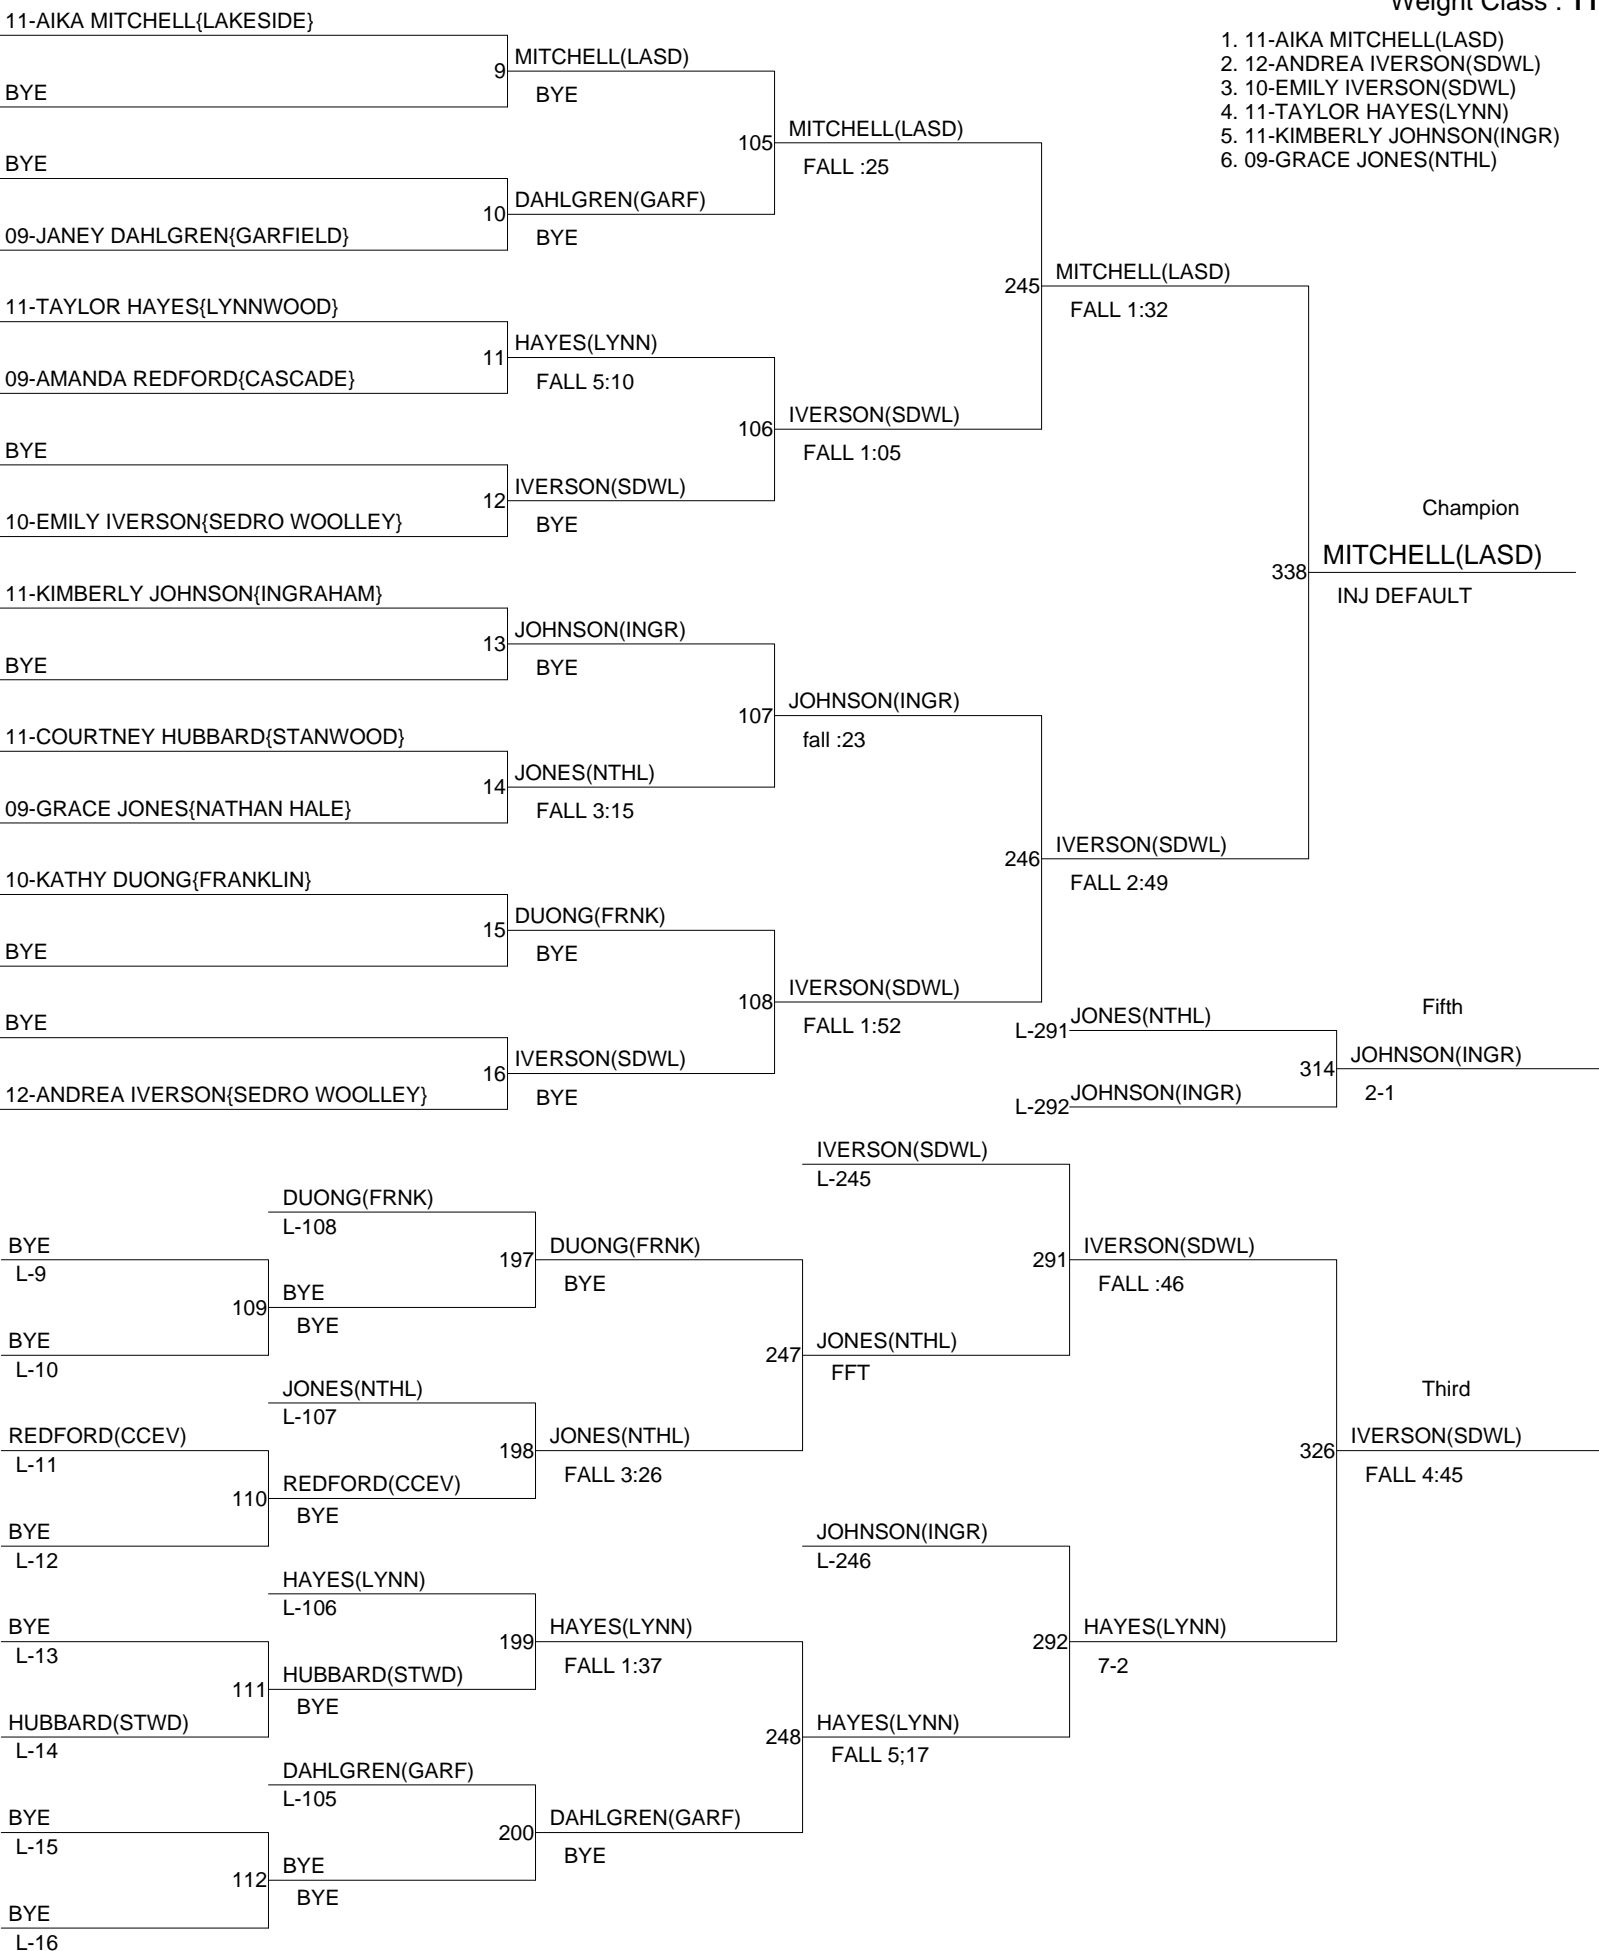

GIRLS SUB-REGION 2 WRESTLING CHAMPIONSHIPS

Weight Class : **112**