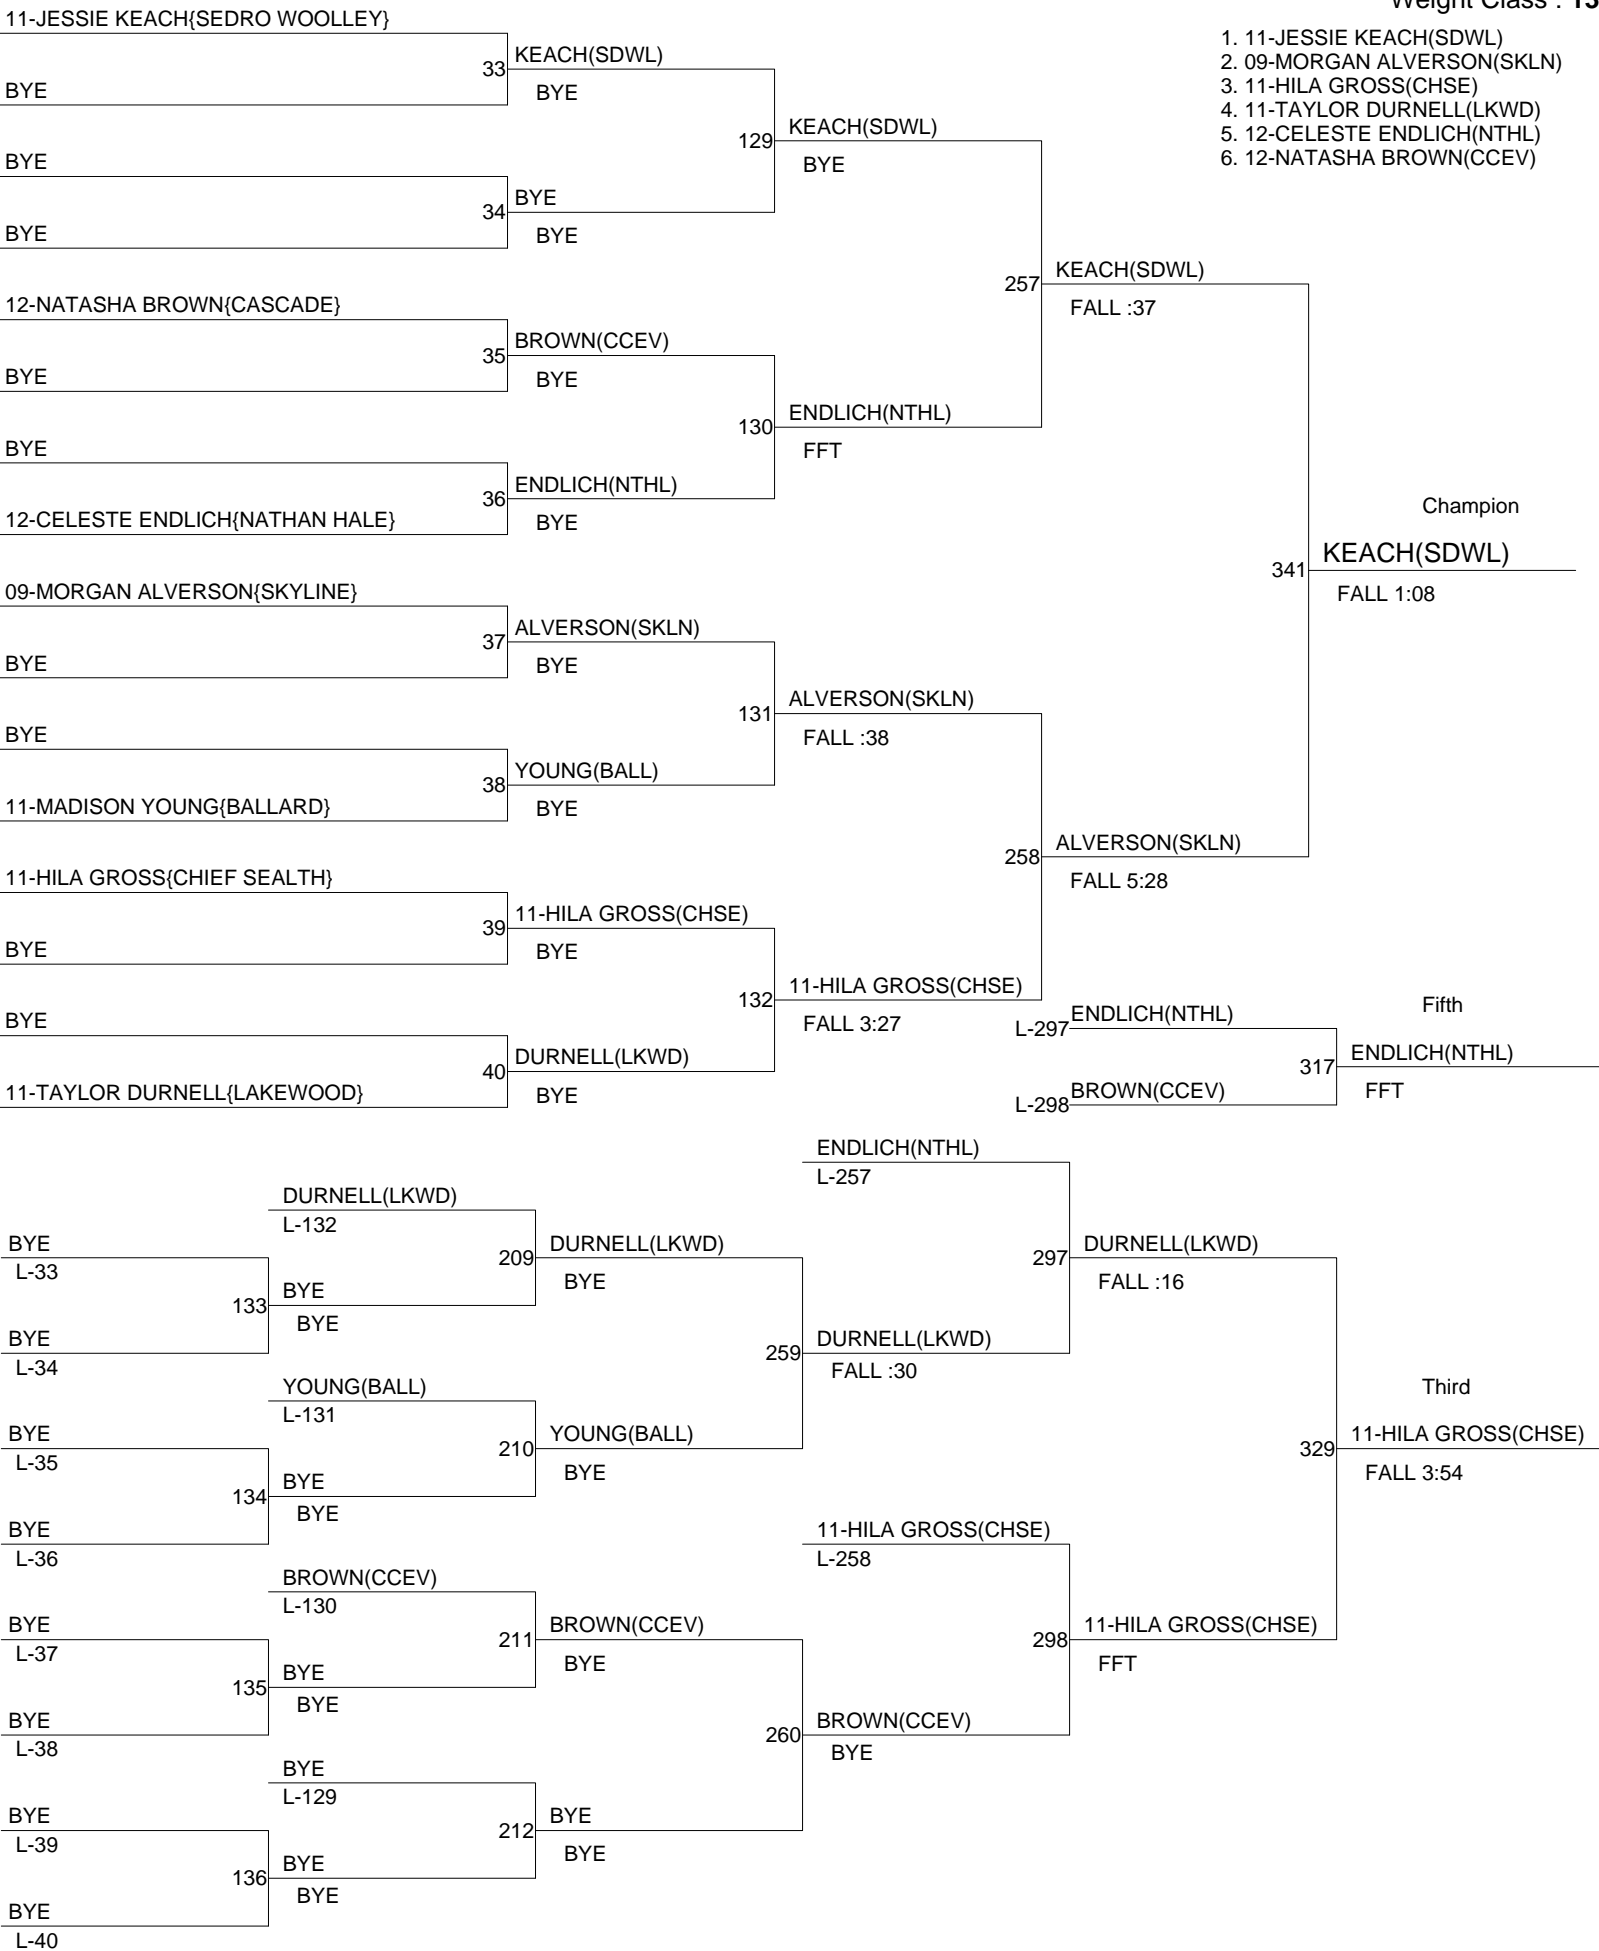

GIRLS SUB-REGION 2 WRESTLING CHAMPIONSHIPS

Weight Class : **130**