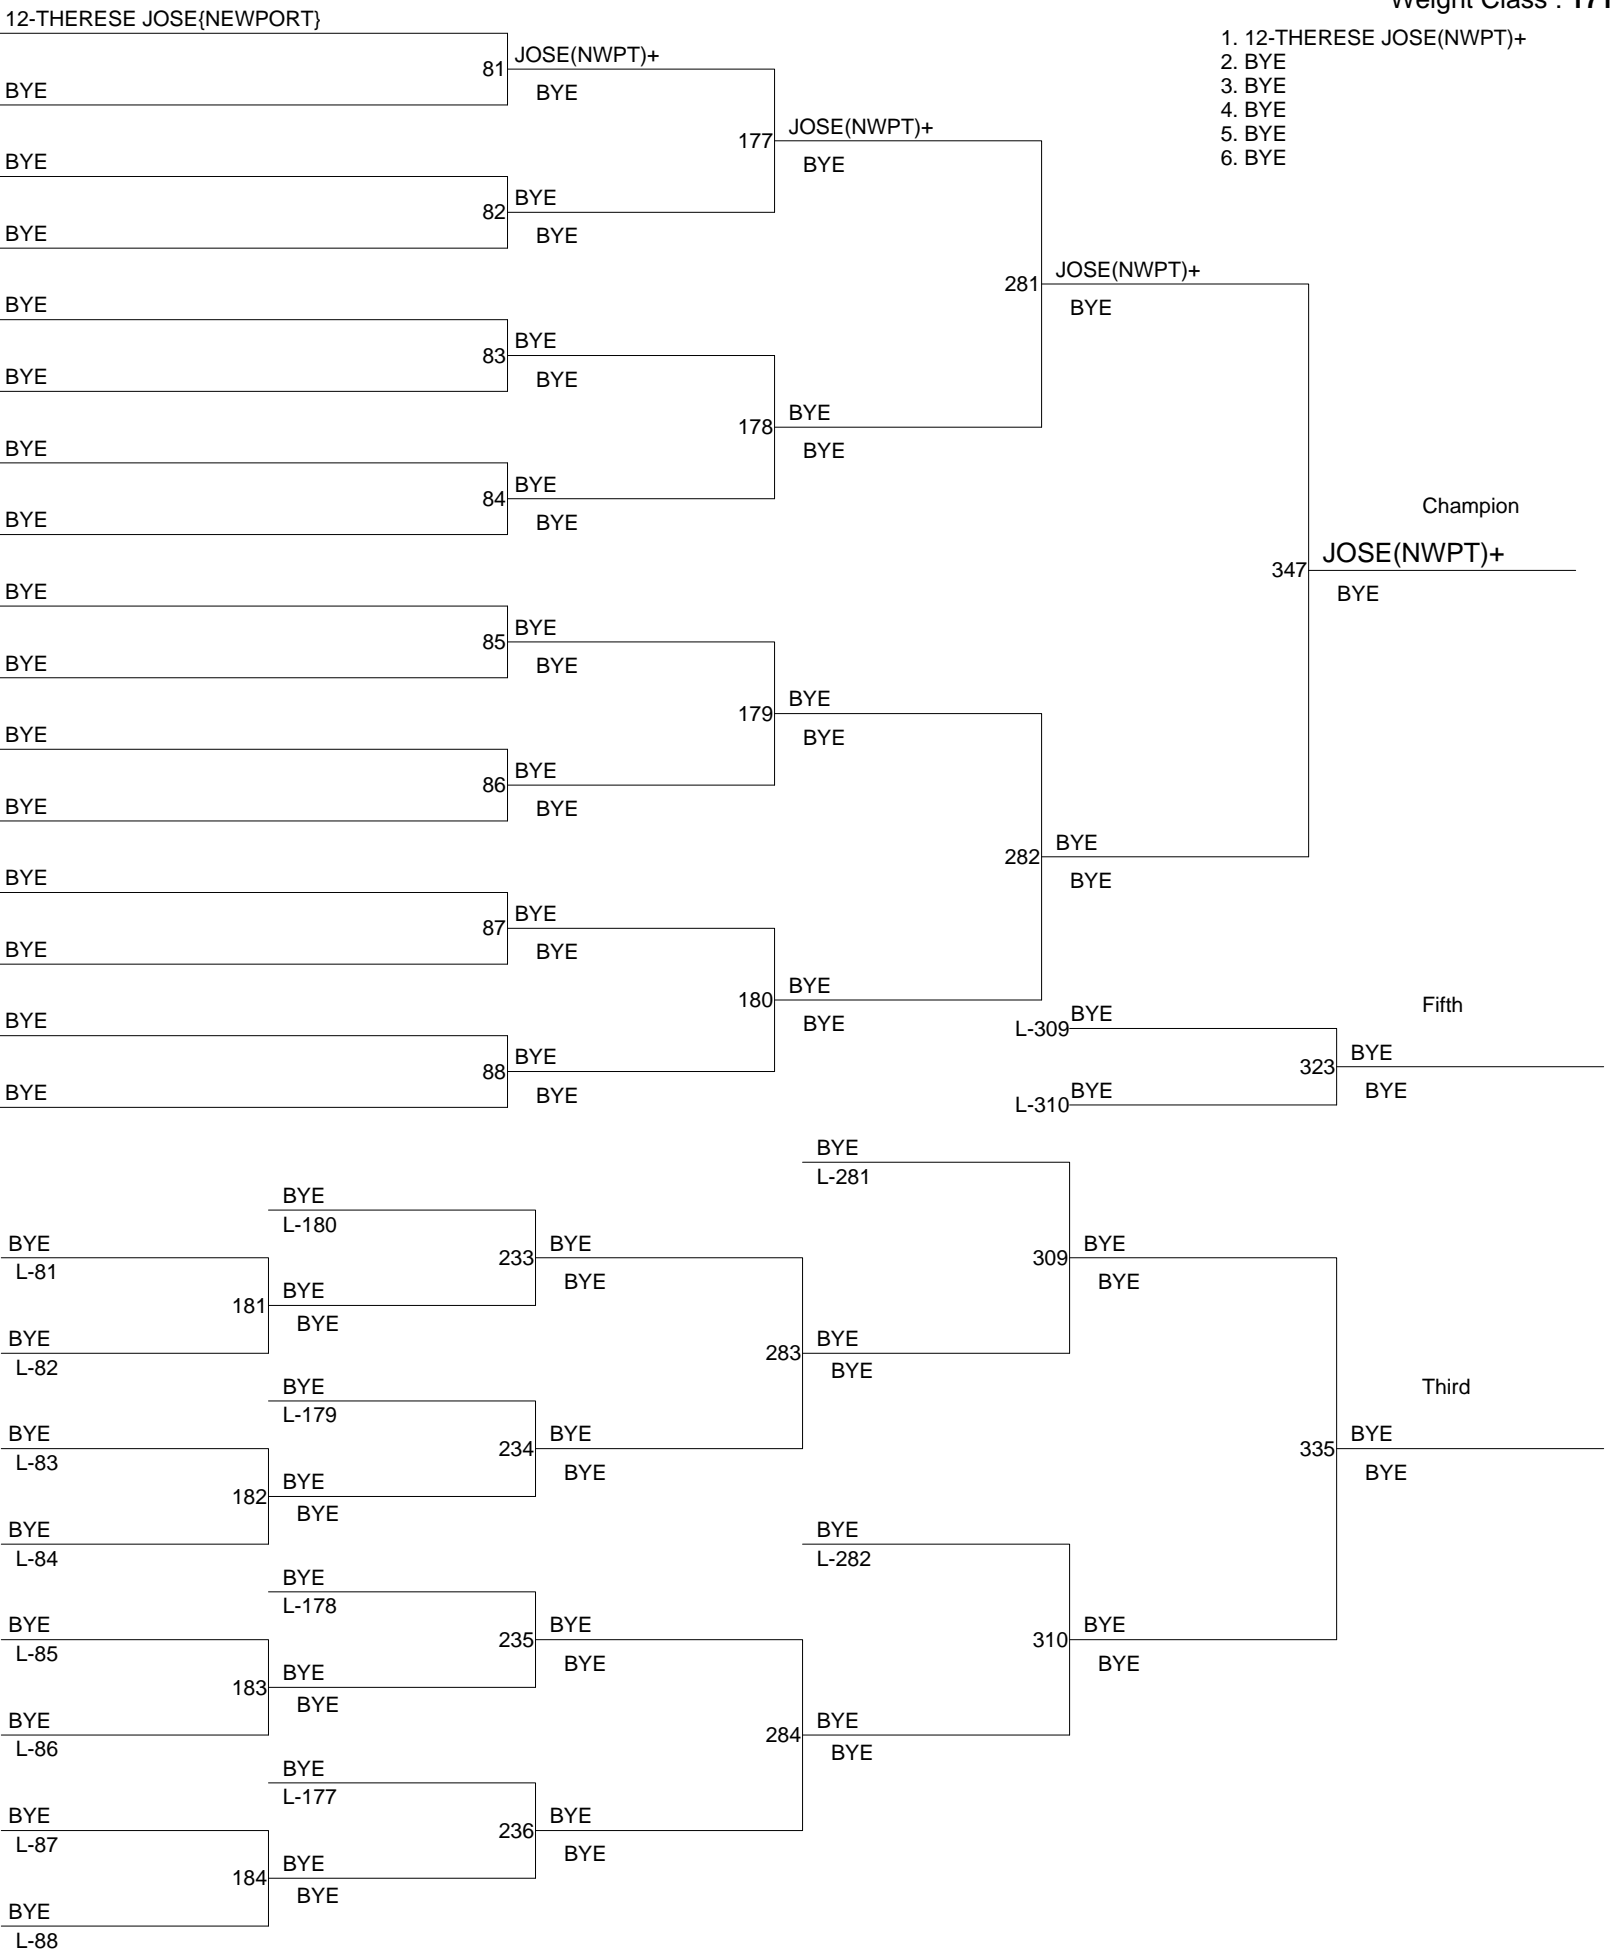

GIRLS SUB-REGION 2 WRESTLING CHAMPIONSHIPS

Weight Class : **171**