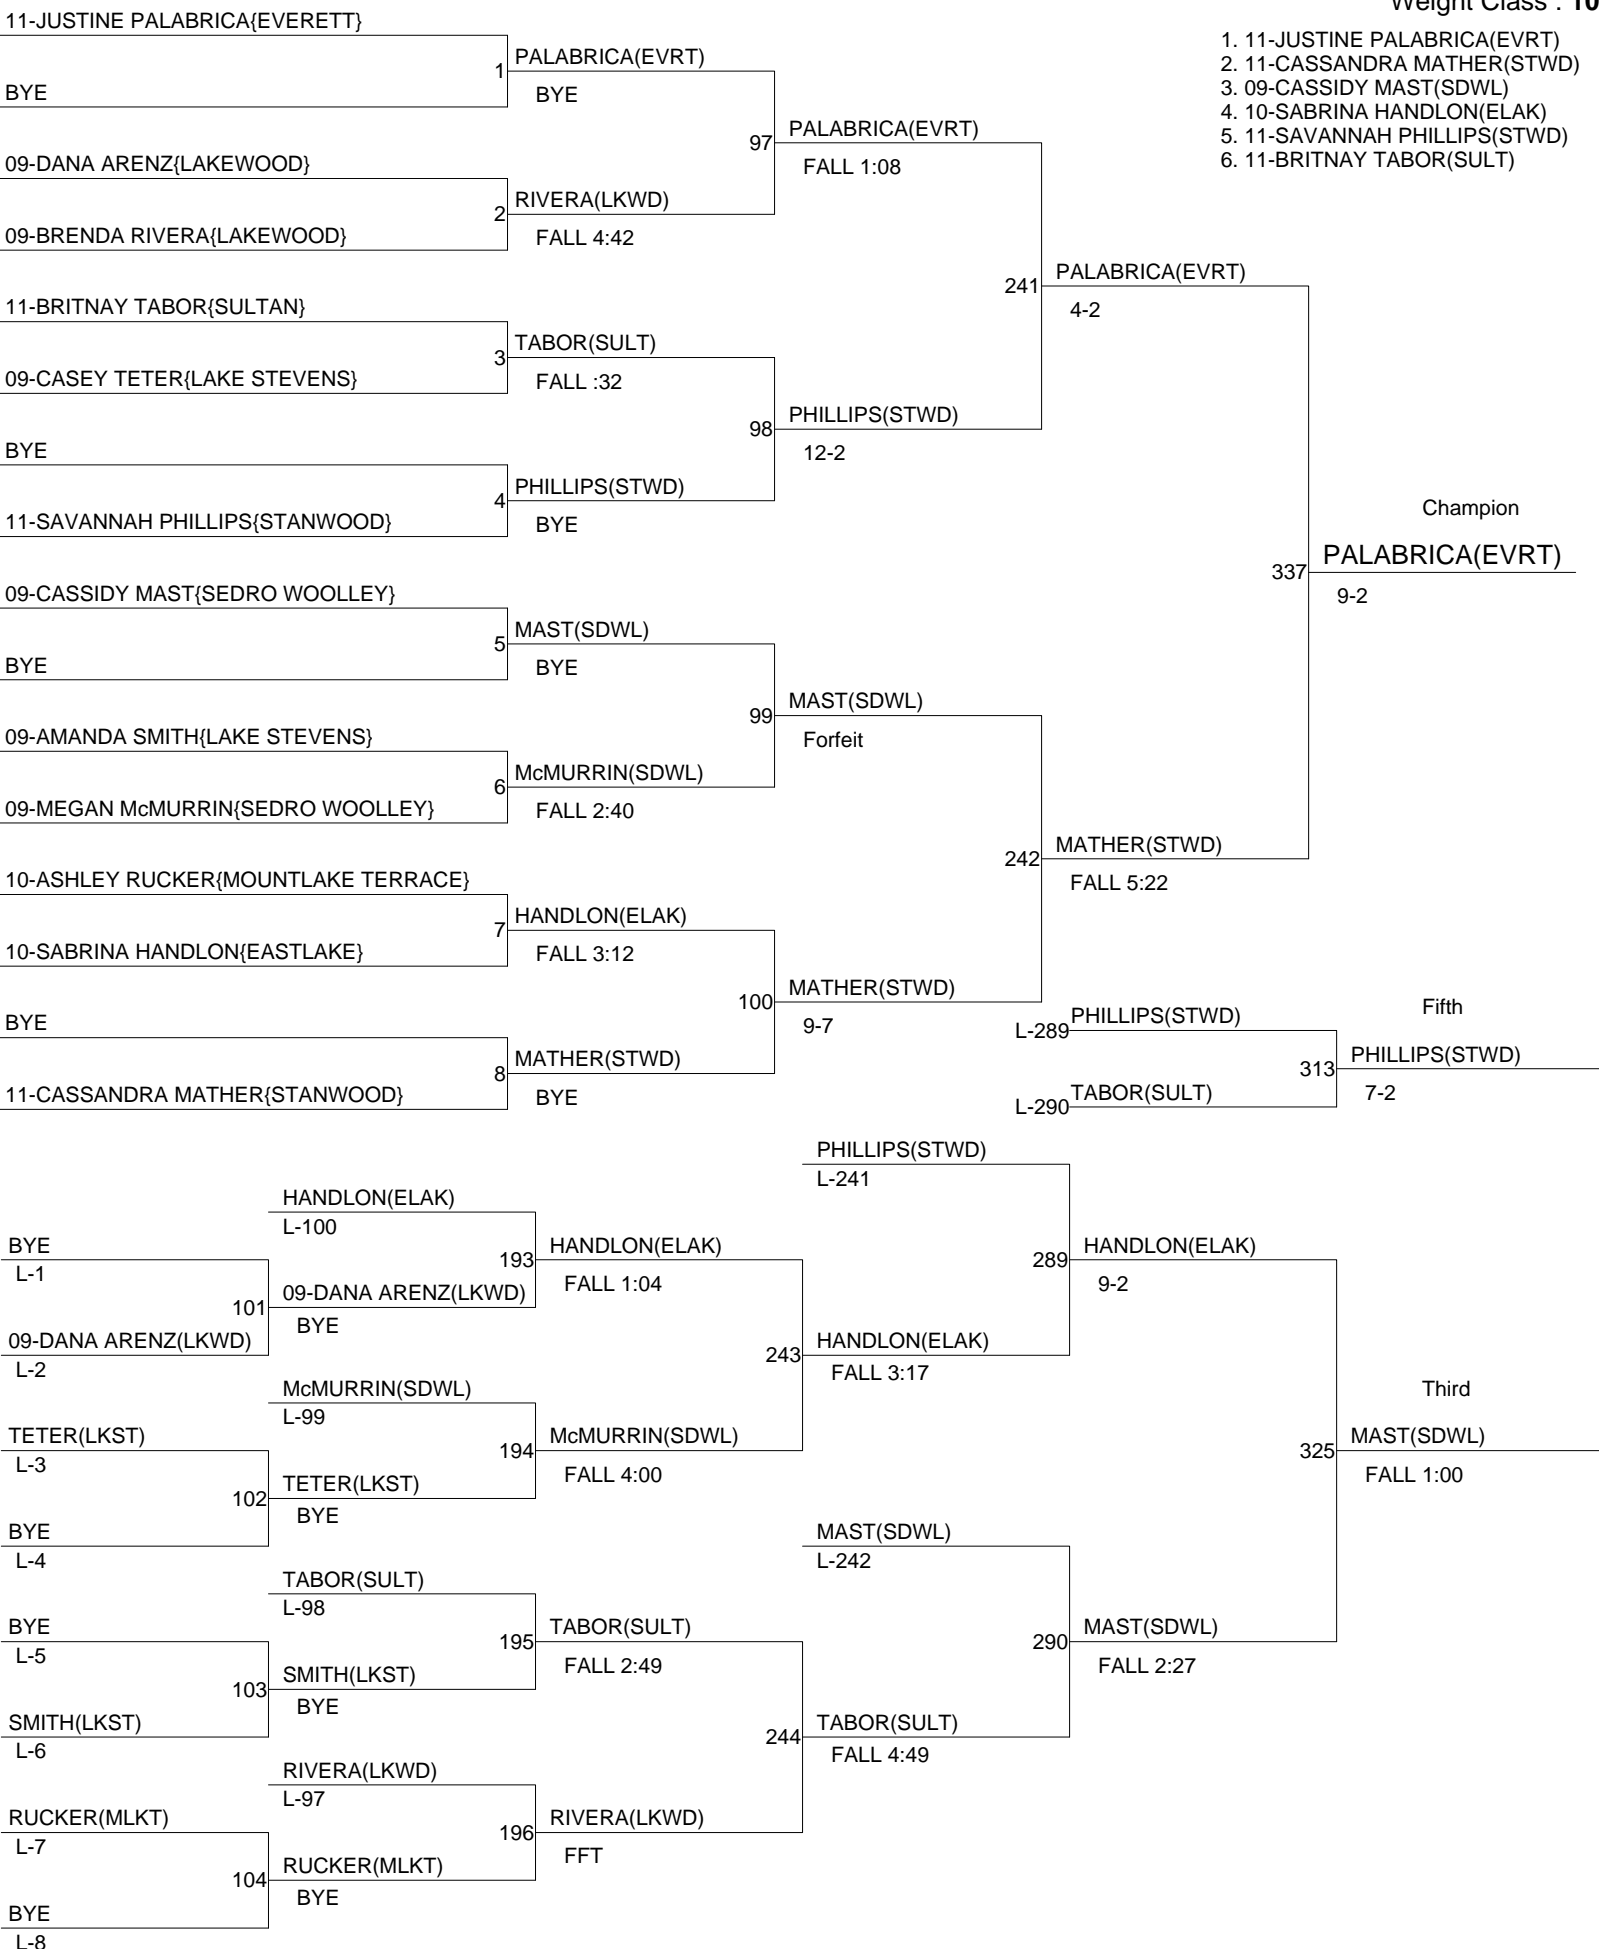

GIRLS SUB-REGION 2 WRESTLING CHAMPIONSHIPS

Weight Class : **103**