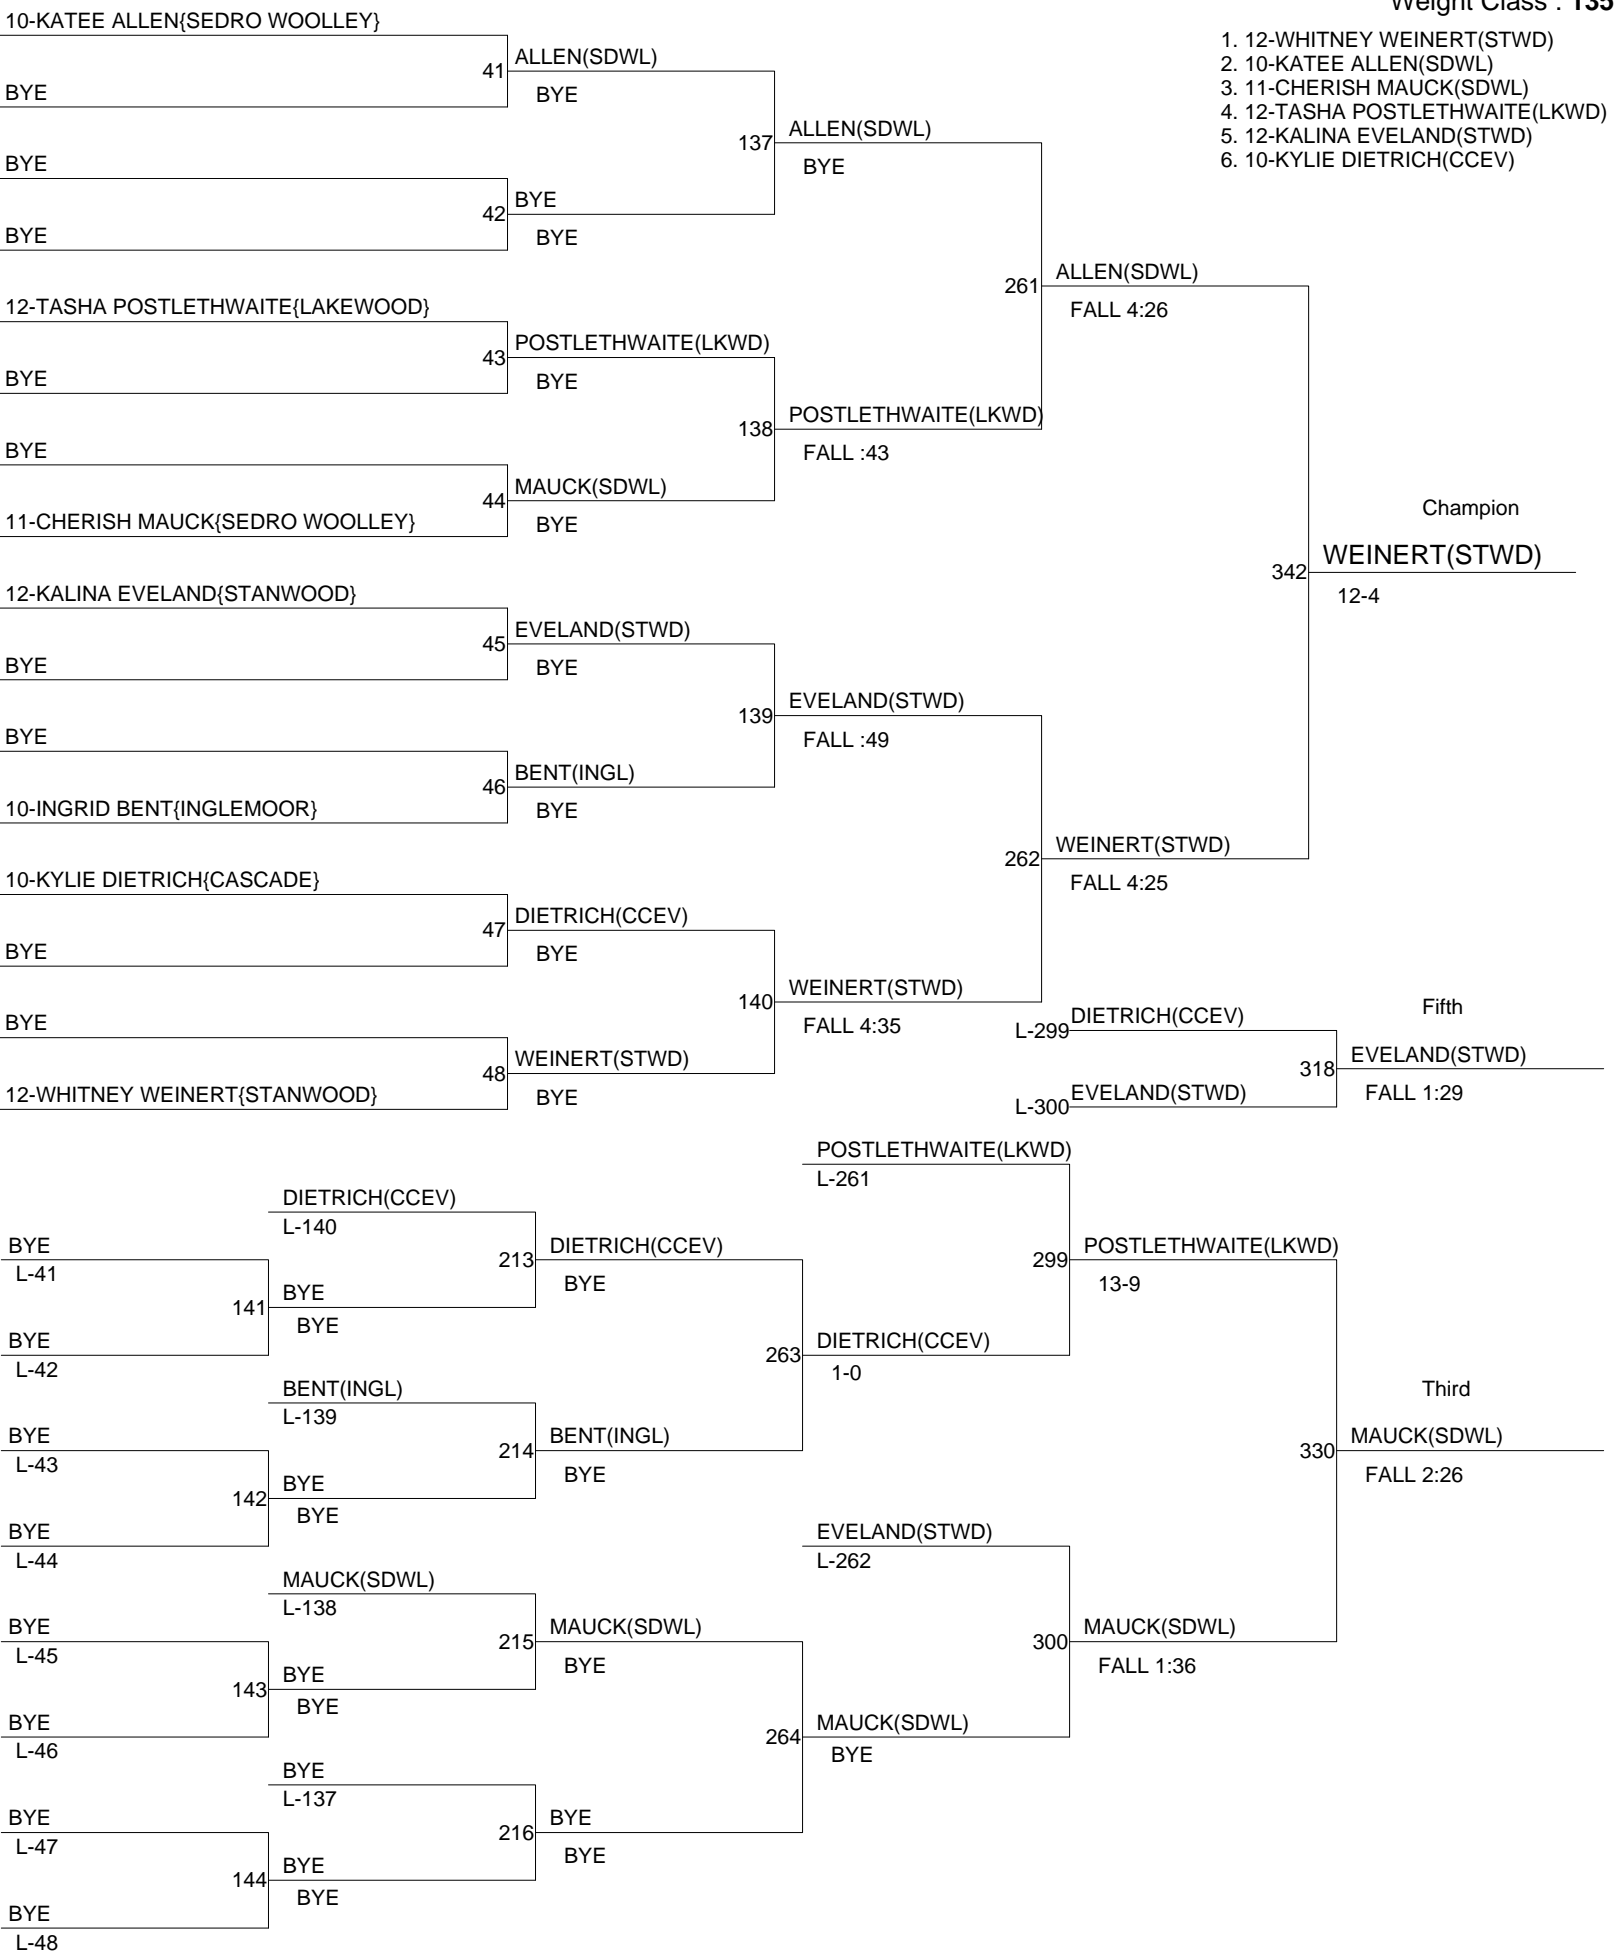

GIRLS SUB-REGION 2 WRESTLING CHAMPIONSHIPS

Weight Class : **135**